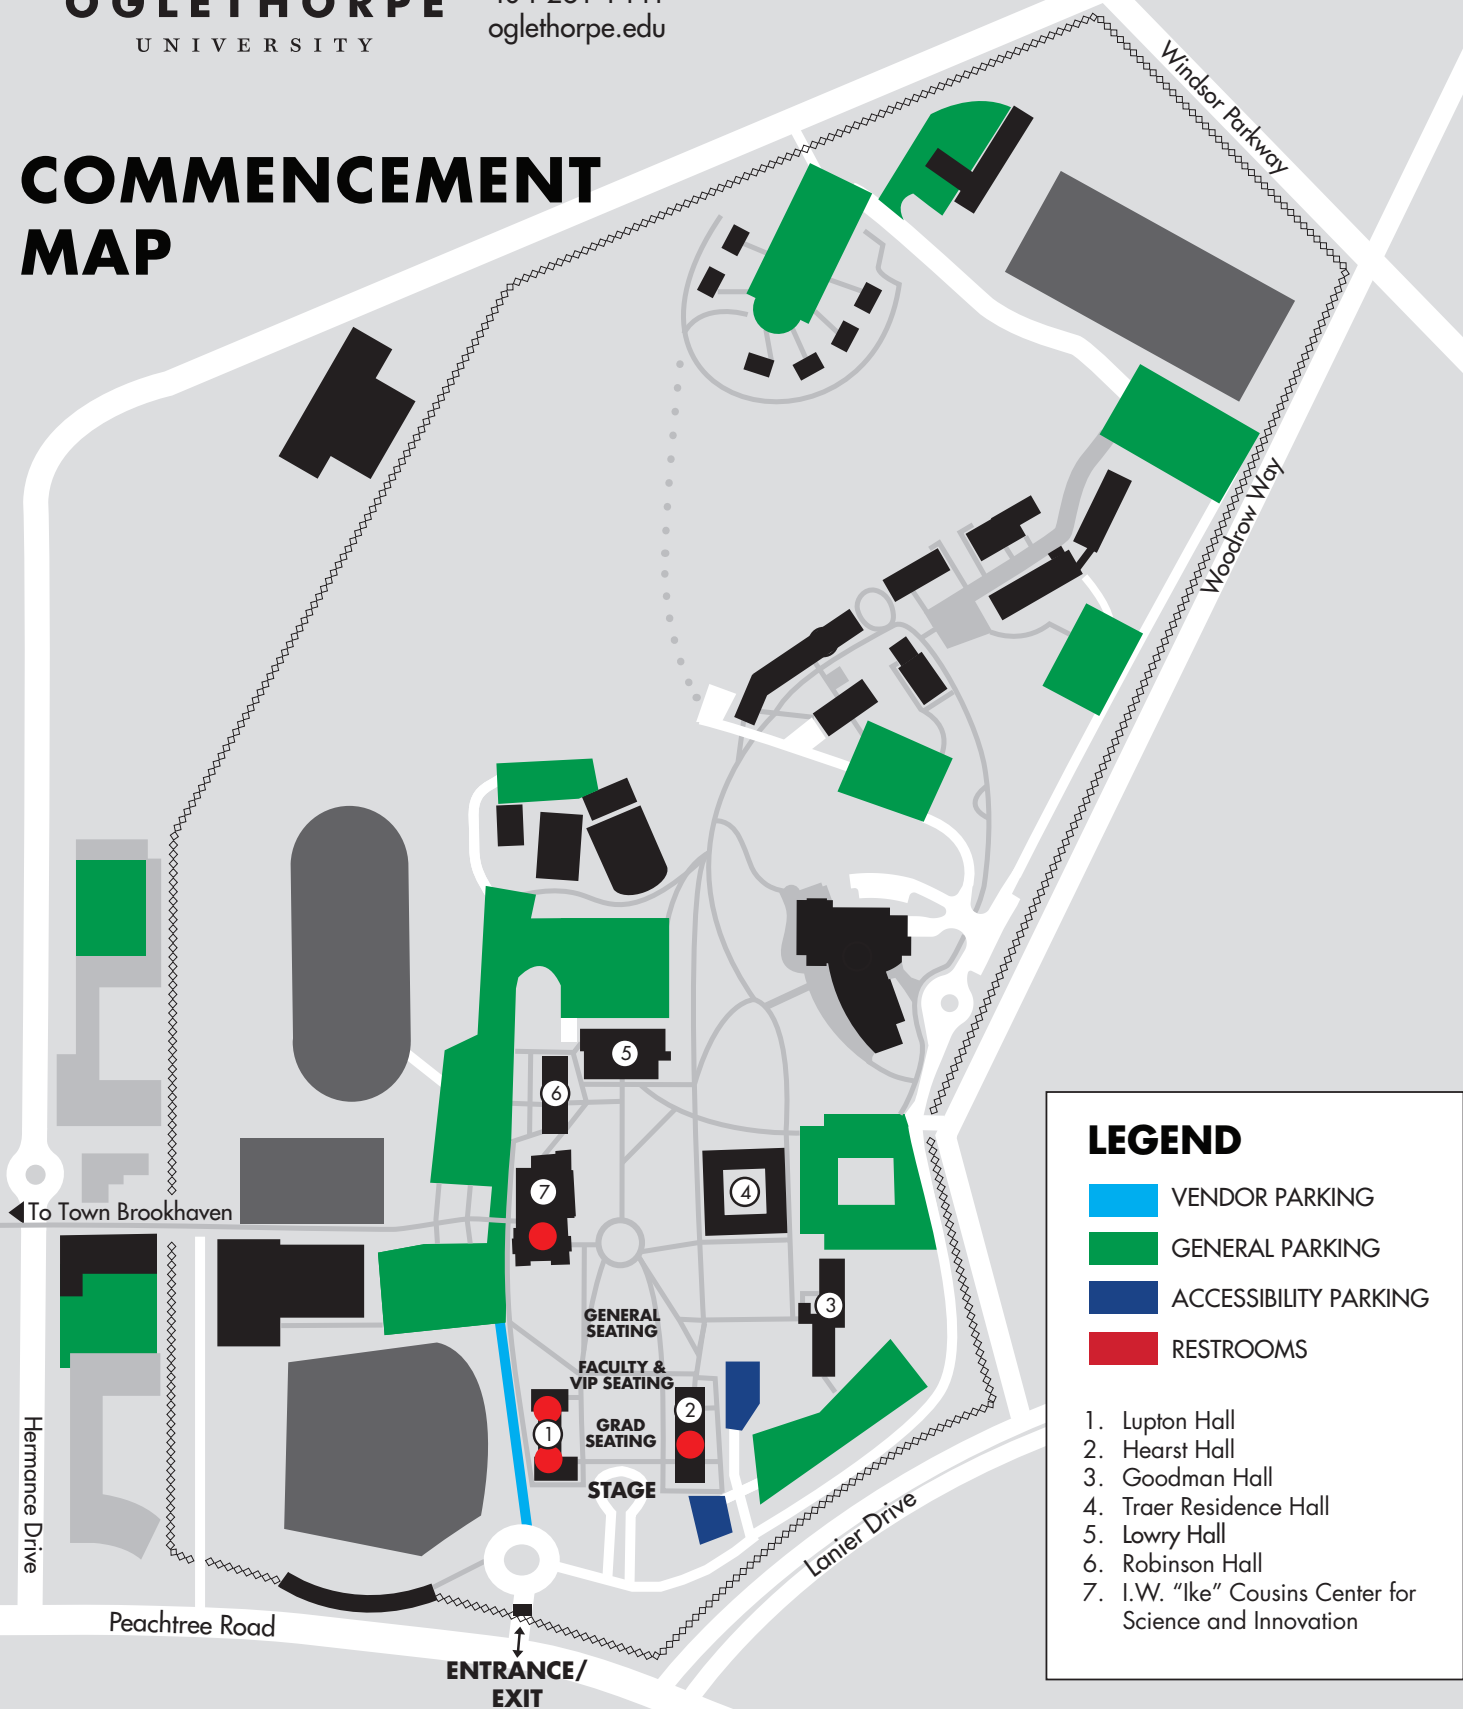

OGLETHORPE
UNIVERSITY

4484 Peachtree Road, N.E.
Brookhaven, GA 30319-2797
404-261-1441
oglethorpe.edu

COMMENCEMENT MAP

LEGEND

- VENDOR PARKING
- GENERAL PARKING
- ACCESSIBILITY PARKING
- RESTROOMS

1. Lupton Hall
2. Hearst Hall
3. Goodman Hall
4. Traer Residence Hall
5. Lowry Hall
6. Robinson Hall
7. I.W. "Ike" Cousins Center for Science and Innovation